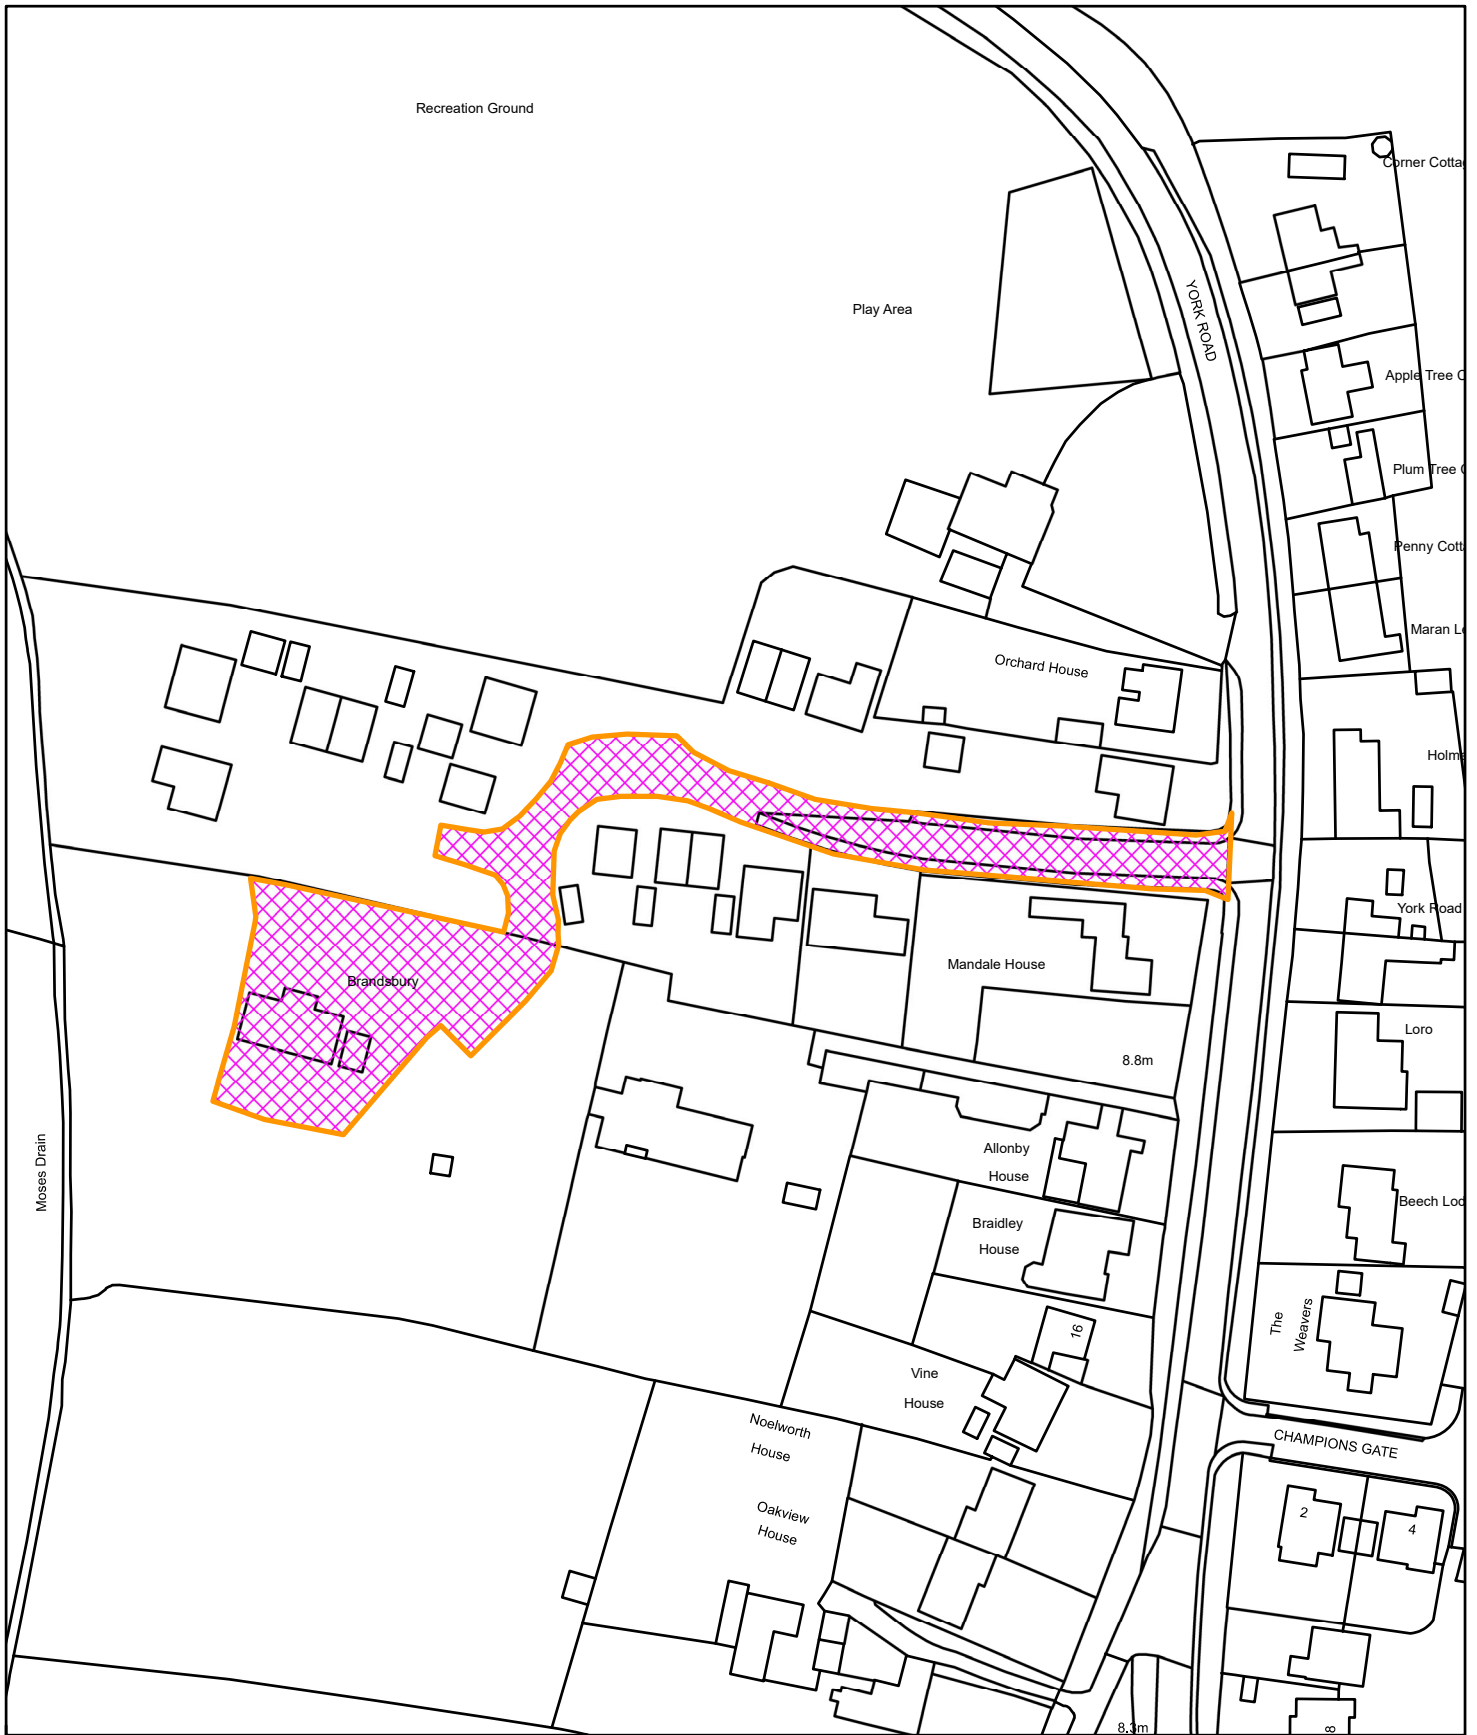

Land at The Paddocks, York Road, North Duffield
2020/0183/FUL

Reproduced from the Ordnance Survey mapping with the permission of Her Majesty's Stationary Office. Unauthorised reproduction infringes Crown Copyright and may lead to prosecution or civil proceedings © Crown Copyright
Selby District Council Licence No. 100018656
This copy has been produced specifically for Planning and Building Control purposes only.
No further copies may be made.

N

1:1,250